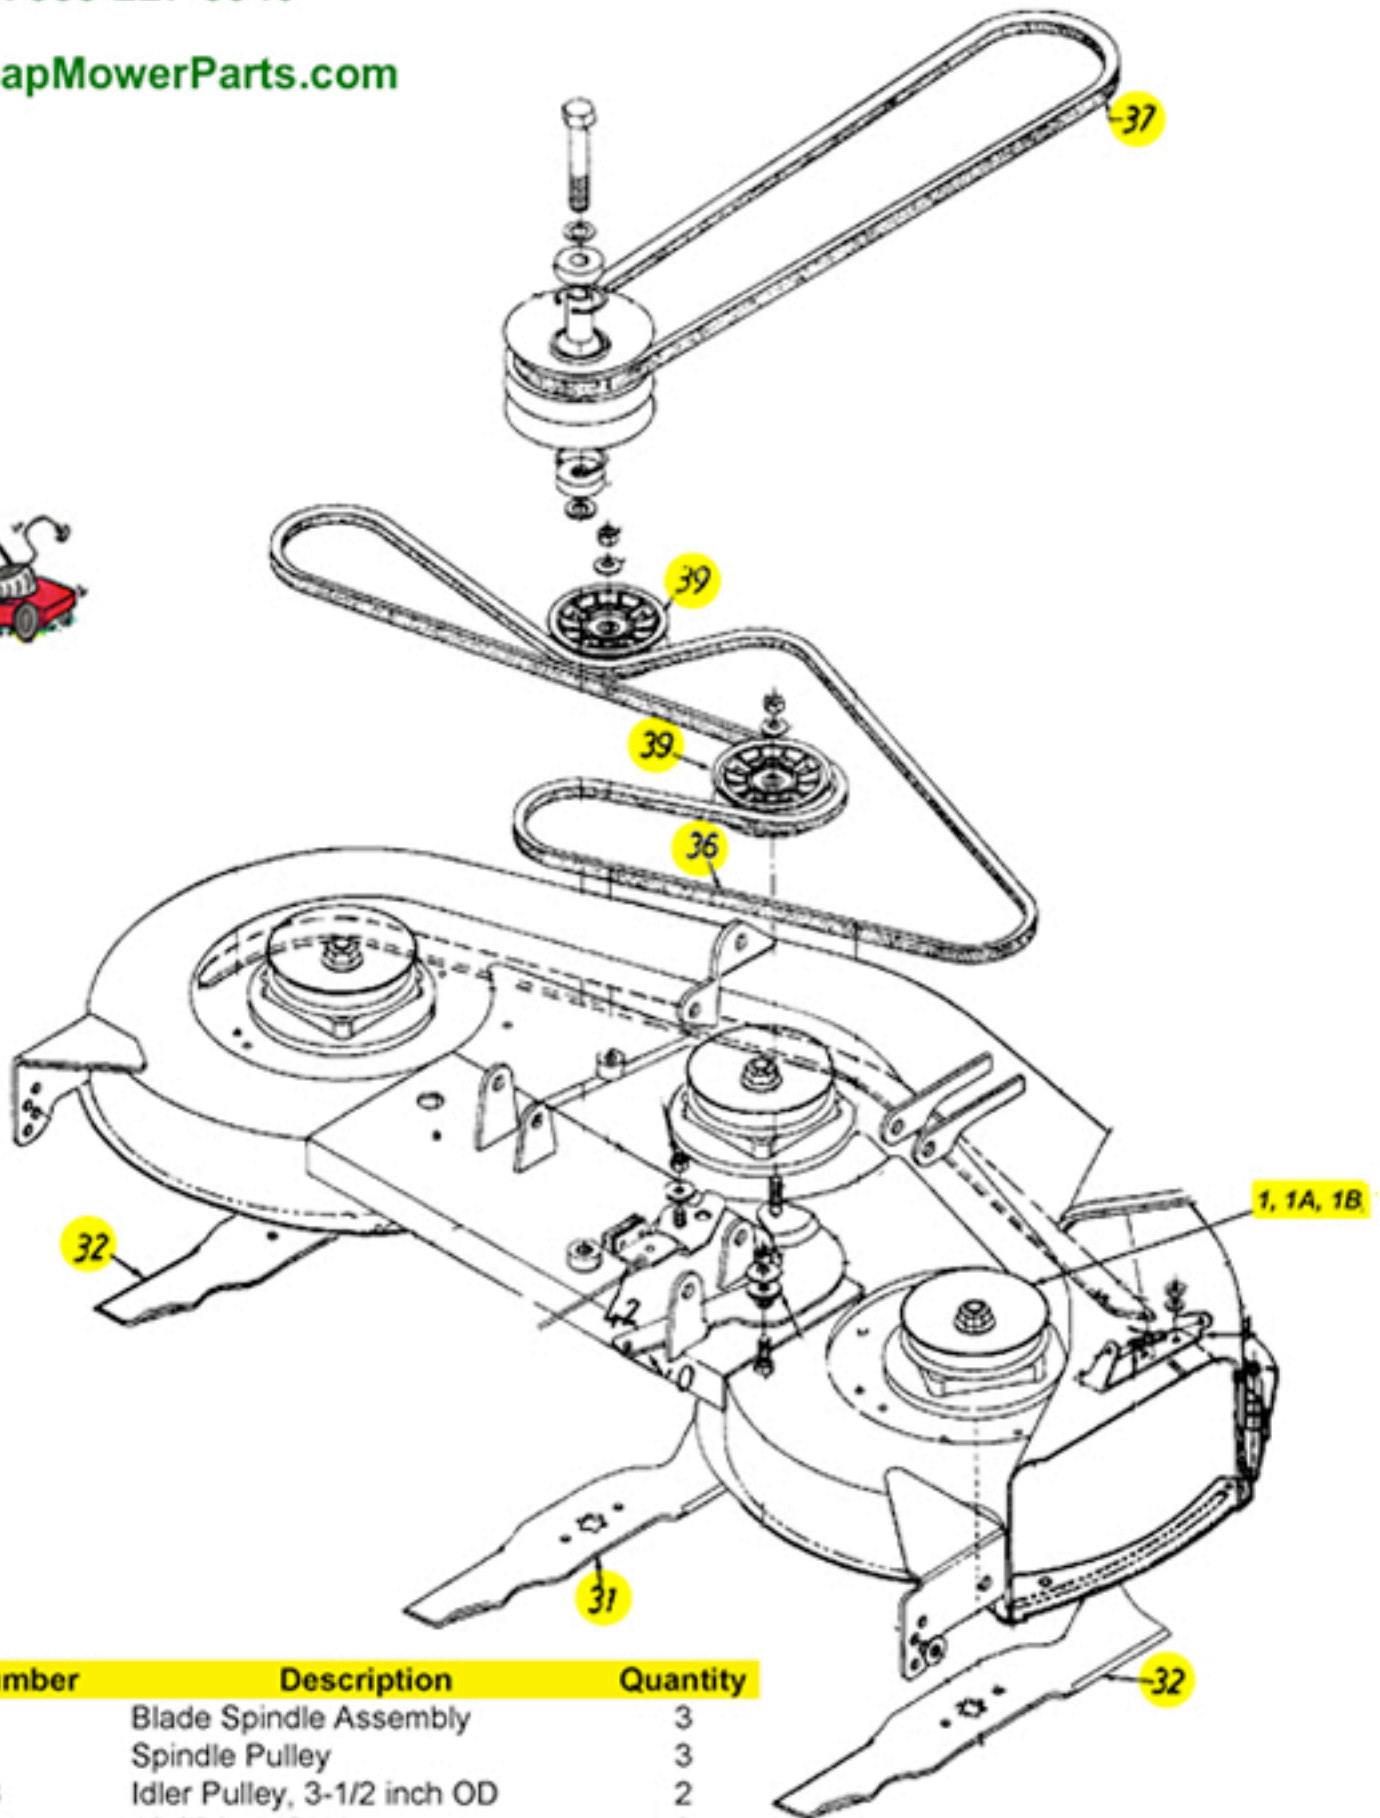

# MTD-46E 600 Series Riding Mower Deck Overhaul Kit

Help Desk 888-227-5940

[www.CheapMowerParts.com](http://www.CheapMowerParts.com)

Ref #	Part Number	Description	Quantity
1	918-0116	Blade Spindle Assembly	3
1A	756-0969	Spindle Pulley	3
48	756-0627B	Idler Pulley, 3-1/2 inch OD	2
41	942-0542	16.28 inch Blade	2
42	942-0543	14.88 inch Blade	1
47	954-0440	Belt	1
46	954-0439	Belt	1
14	174984	Self Tapping Screws	12
1B	912-0417A	Pulley Nut	3